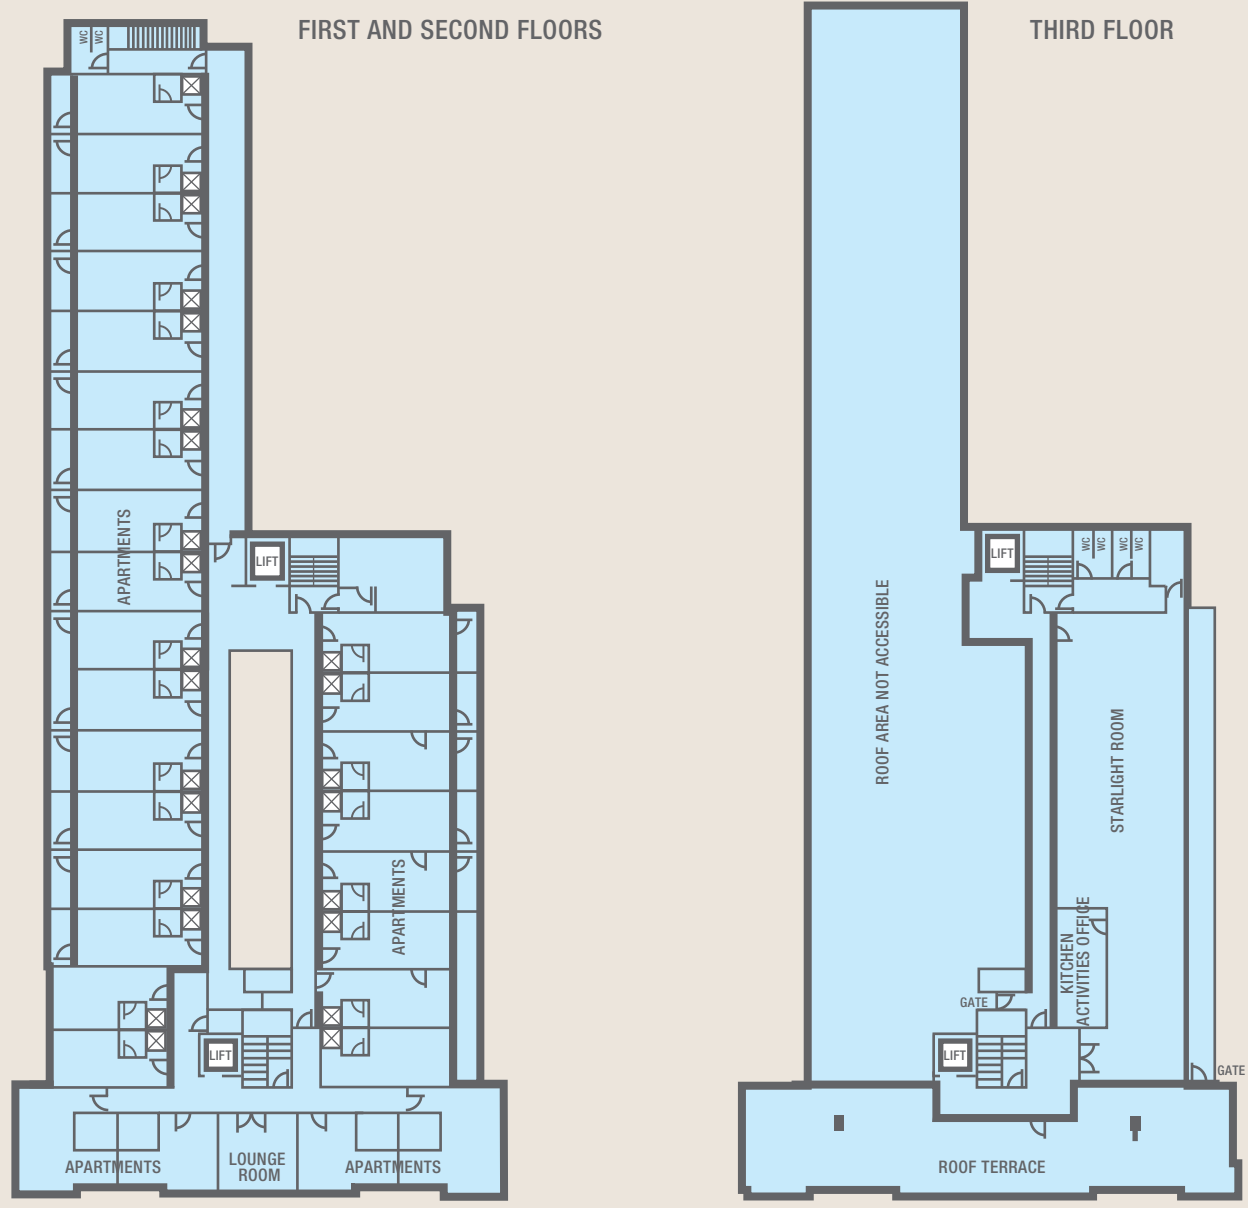

# Floor Plans

## R J Williams Lodge

GLEBE POINT ROAD

Please note: this plan is representational only and is not to scale.