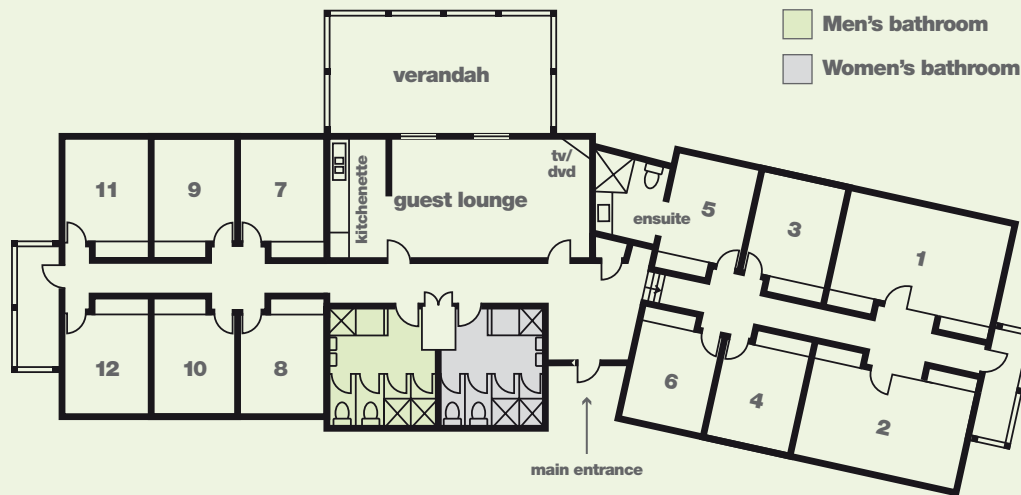

lodge one

Lodge One accommodates 60 people. There are 12 rooms (one en-suite bathroom), male and female bathrooms, a guest lounge, and large verandah overlooking the lake.

Lodge One Floor Plan (not to scale)

Room number	Number of beds	Type of bedding
1	10	5 double bunks
2	10	5 double bunks
3	4	2 double bunks
4	4	2 double bunks
5	4	2 double bunks (ensuite)
6	4	2 double bunks
7	4	2 double bunks
8	4	2 double bunks
9	4	2 double bunks
10	4	2 double bunks
11	4	2 double bunks
12	4	2 double bunks