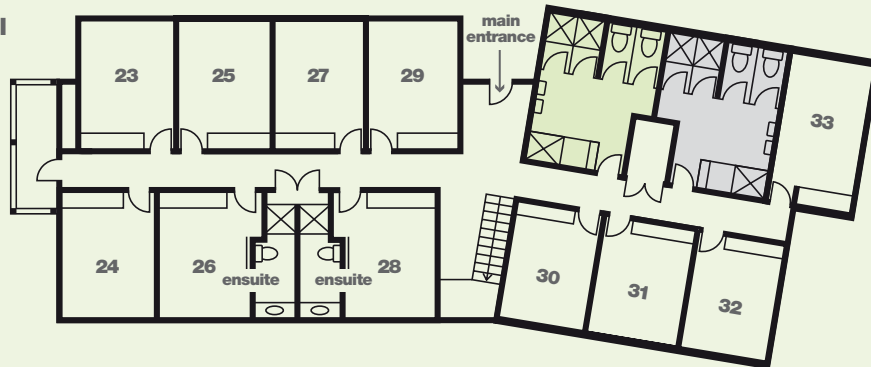

lodge three

Lodge Three accommodates 56 people. There are 14 rooms (four with en-suite bathrooms), male and female bathrooms, a guest lounge, and large verandah. The upper level is wheelchair friendly.

Upper Level

Lower Level

Lodge Three Floor Plan (not to scale)

Room number	Number of beds	Type of bedding
23	4	2 double bunks
24	4	2 double bunks
25	4	2 double bunks
26	4	2 double bunks (ensuite)
27	4	2 double bunks
28	4	2 double bunks (ensuite)
29	4	2 double bunks
30	4	2 double bunks
31	4	2 double bunks
32	4	2 double bunks
33	4	2 double bunks
34	4	2 double bunks
35	4	2 double bunks (ensuite)
36	4	2 double bunks (ensuite)