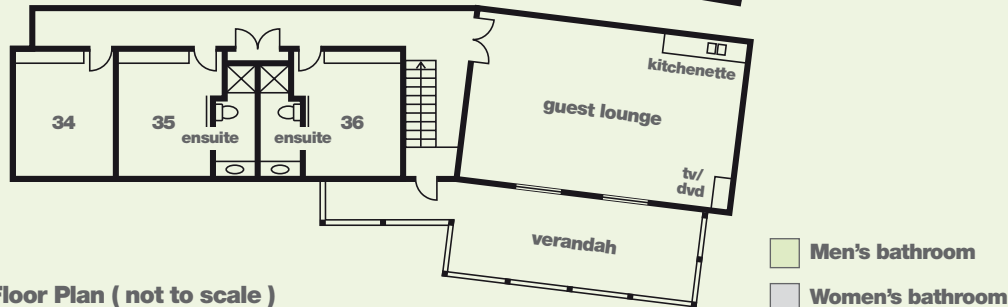

lodge three

Lodge Three accommodates 56 people. There are 14 rooms (four with en-suite bathrooms), male and female bathrooms, a guest lounge, and large verandah. The upper level is wheelchair friendly.

Upper Level

Lower Level

Lodge Three Floor Plan (not to scale)

Room number	Number of beds	Type of bedding
23	4	2 double bunks
24	4	2 double bunks
25	4	2 double bunks
26	4	2 double bunks (ensuite)
27	4	2 double bunks
28	4	2 double bunks (ensuite)
29	4	2 double bunks
30	4	2 double bunks
31	4	2 double bunks
32	4	2 double bunks
33	4	2 double bunks
34	4	2 double bunks
35	4	2 double bunks (ensuite)
36	4	2 double bunks (ensuite)