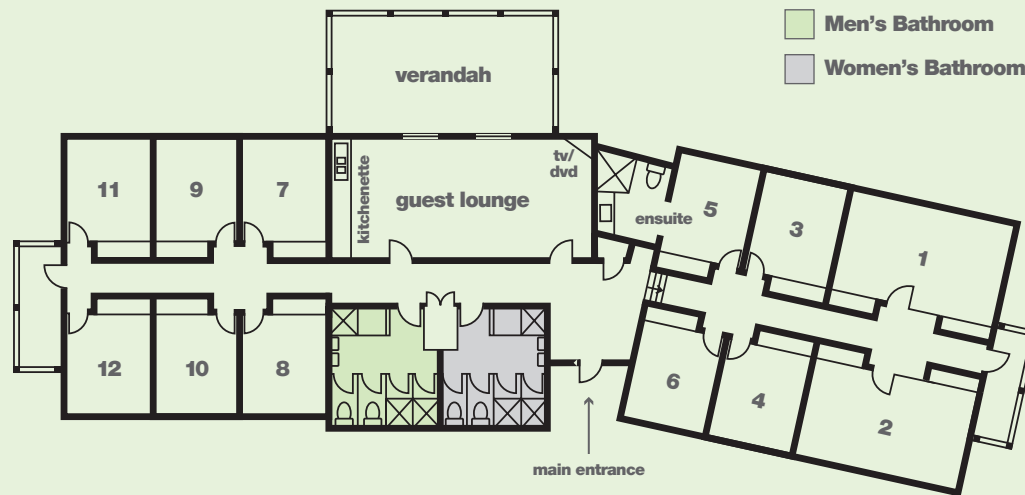

lodge one

Lodge One accommodates 58 people. There are 12 rooms (one of which is twin share with an en-suite bathroom), male and female bathrooms, a guest lounge, and large verandah overlooking the lake.

Lodge One Floor Plan (not to scale)

Room Number	Number of Beds	Type of Bedding
1	10	5 Double Bunks
2	10	5 Double Bunks
3	4	2 Double Bunks
4	4	2 Double Bunks
5	2	2 Single Beds (ensuite)
6	4	2 Double Bunks
7	4	2 Double Bunks
8	4	2 Double Bunks
9	4	2 Double Bunks
10	4	2 Double Bunks
11	4	2 Double Bunks
12	4	2 Double Bunks