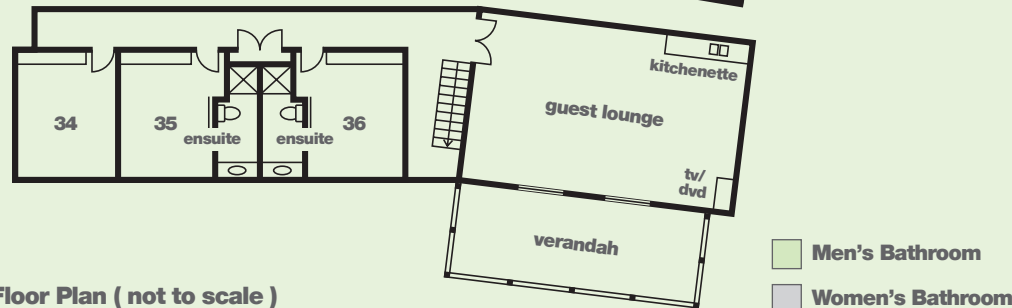

lodge three

Lodge Three accommodates 56 people. There are 14 rooms (four are quad share with an en-suite bathroom), male and female bathrooms, a guest lounge, and large verandah. The upper level is wheelchair friendly.

Upper Level

Lower Level

Lodge Three Floor Plan (not to scale)

Room Number	Number of Beds	Type of Bedding
23	4	2 Double Bunks
24	4	2 Double Bunks
25	4	2 Double Bunks
26	4	2 Double Bunks (ensuite)
27	4	2 Double Bunks
28	4	2 Double Bunks (ensuite)
29	4	2 Double Bunks
30	4	2 Double Bunks
31	4	2 Double Bunks
32	4	2 Double Bunks
33	4	2 Double Bunks
34	4	2 Double Bunks
35	4	2 Double Bunks (ensuite)
36	4	2 Double Bunks (ensuite)