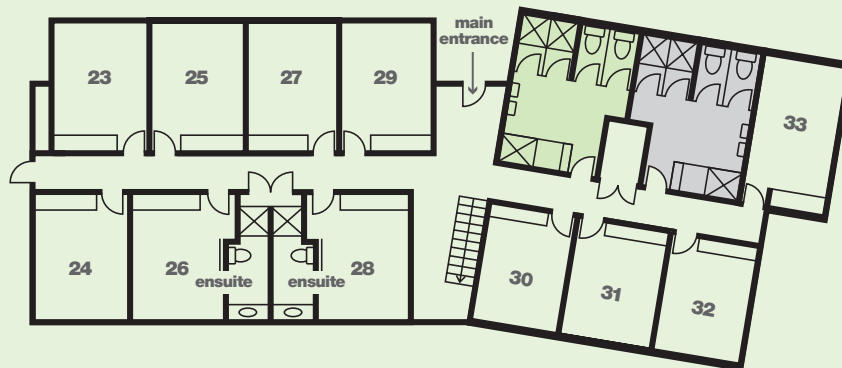

lodge three

Lodge Three accommodates 56 people. There are 14 rooms (four are quad share with an en-suite bathroom), male and female bathrooms, a guest lounge, and large verandah. The upper level is wheelchair friendly.

Upper Level

Lower Level

Lodge Three Floor Plan (not to scale)

Room Number	Number of Beds	Type of Bedding
23	4	2 Double Bunks
24	4	2 Double Bunks
25	4	2 Double Bunks
26	4	2 Double Bunks (ensuite)
27	4	2 Double Bunks
28	4	2 Double Bunks (ensuite)
29	4	2 Double Bunks
30	4	2 Double Bunks
31	4	2 Double Bunks
32	4	2 Double Bunks
33	4	2 Double Bunks
34	4	2 Double Bunks
35	4	2 Double Bunks (ensuite)
36	4	2 Double Bunks (ensuite)